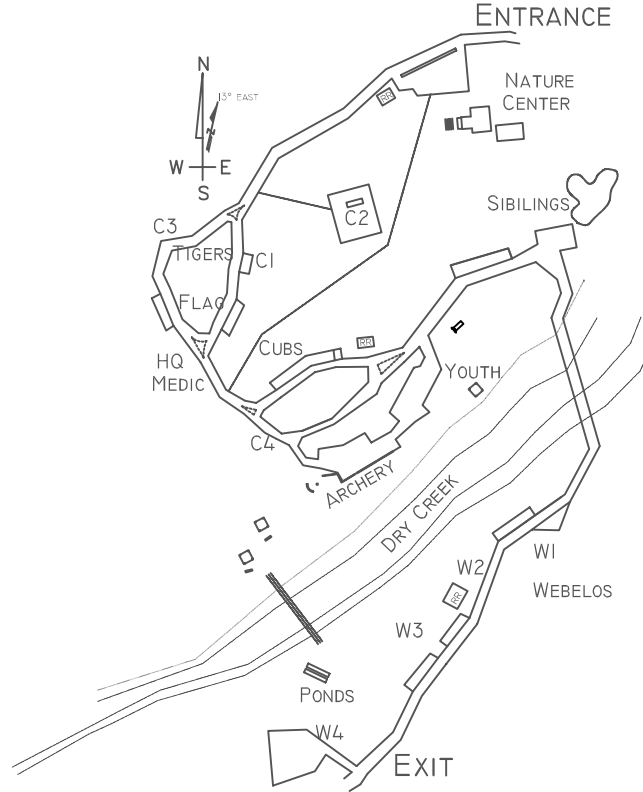

6

Fun in the Sun Saddleback Daycamp 2002

SCHEDULE

8:00	OPENING	2:30
8:15	TRANSITION	2:45
8:25	SESSION 1	2:55
9:20	TRANSITION	3:50
9:30	SESSION 2	4:00
10:20	TRANSITION	4:50
10:30	SESSION 3	5:00
11:20	TRANSITION	5:50
11:25	LUNCH	5:55
12:00	TRANSITION	6:30
12:10	SESSION 4	6:40
1:00	TRANSITION	7:30
1:05	CLOSING	7:35
1:30	END	8:00

BLUE

SESSION	MON	TUES	WED	THUR	FRI
1	ARCHERY RANGE	SPONGE C4	WOOD C1	SKITS NATURE	ARCHERY RANGE
2	COLLECTIONS C2	ARCHERY RANGE	BUGGIES C4	KNOTS C1	SELTZER ROCKETS C2
3	TOTEM C1	SLIDES AND FRAMES C2	ARCHERY RANGE	VOLLEYBALL C3	HIKE C3
4	OBSTACLE C4	WOOD C1	ICE CREAM C2	ARCHERY RANGE	H2O RELAY C4